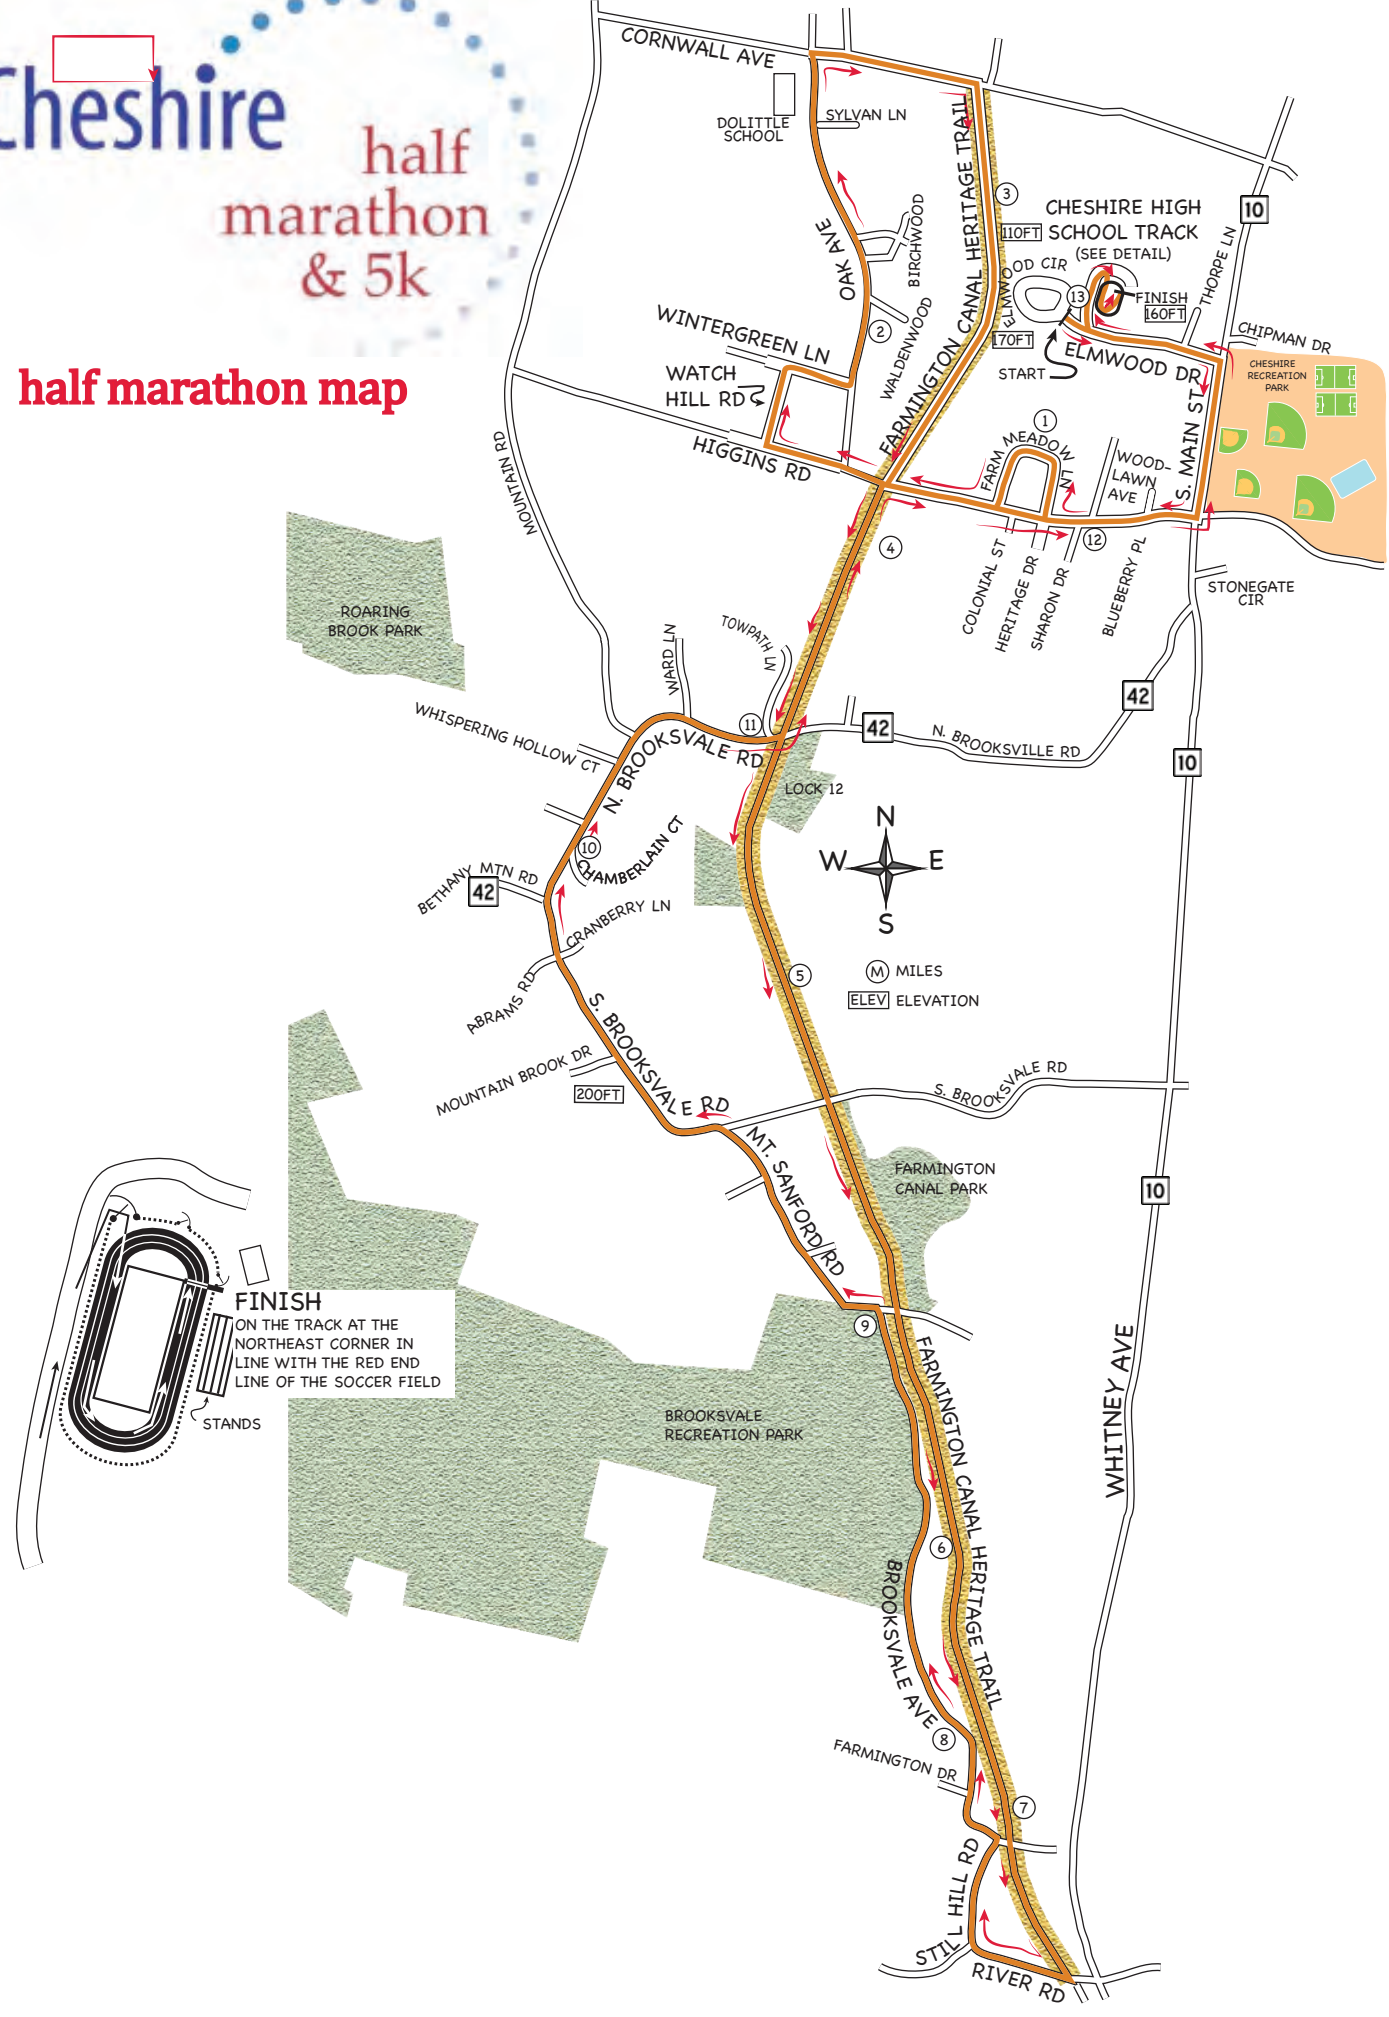

# Cheshire half marathon & 5k

## half marathon map

**FINISH**  
 ON THE TRACK AT THE  
 NORTHEAST CORNER IN  
 LINE WITH THE RED END  
 LINE OF THE SOCCER FIELD

STANDS